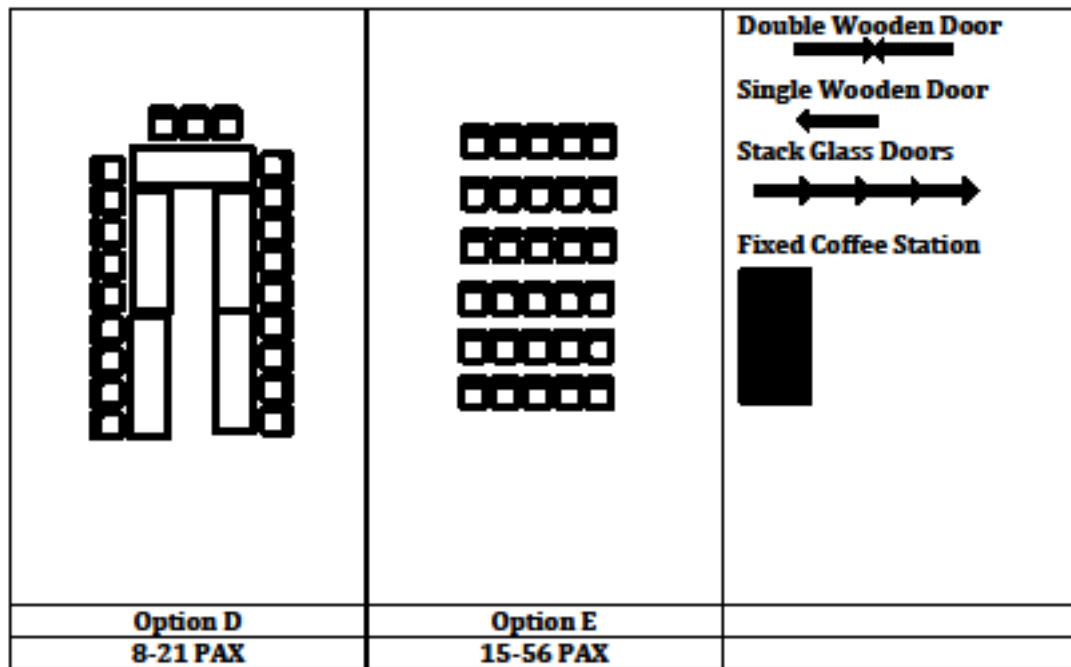

Cinnamon Empowering Area:

Venue Rooms and Capacity

The following amount of guests can be accommodated in our various venue areas:

Chilli Pepper Break Away Area:

This Area is ideal for a Ceremony with its Pitched Natural Pine Wood Ceiling and big Solid Panel Windows overlooking the beautiful Garden. The Big Pivot Glass Entrance Door with two Side Panels allowing a lot of natural light into the area and make the garden and pond part of the area. Stack Glass Doors leading to the Cinnamon Empowering Area.