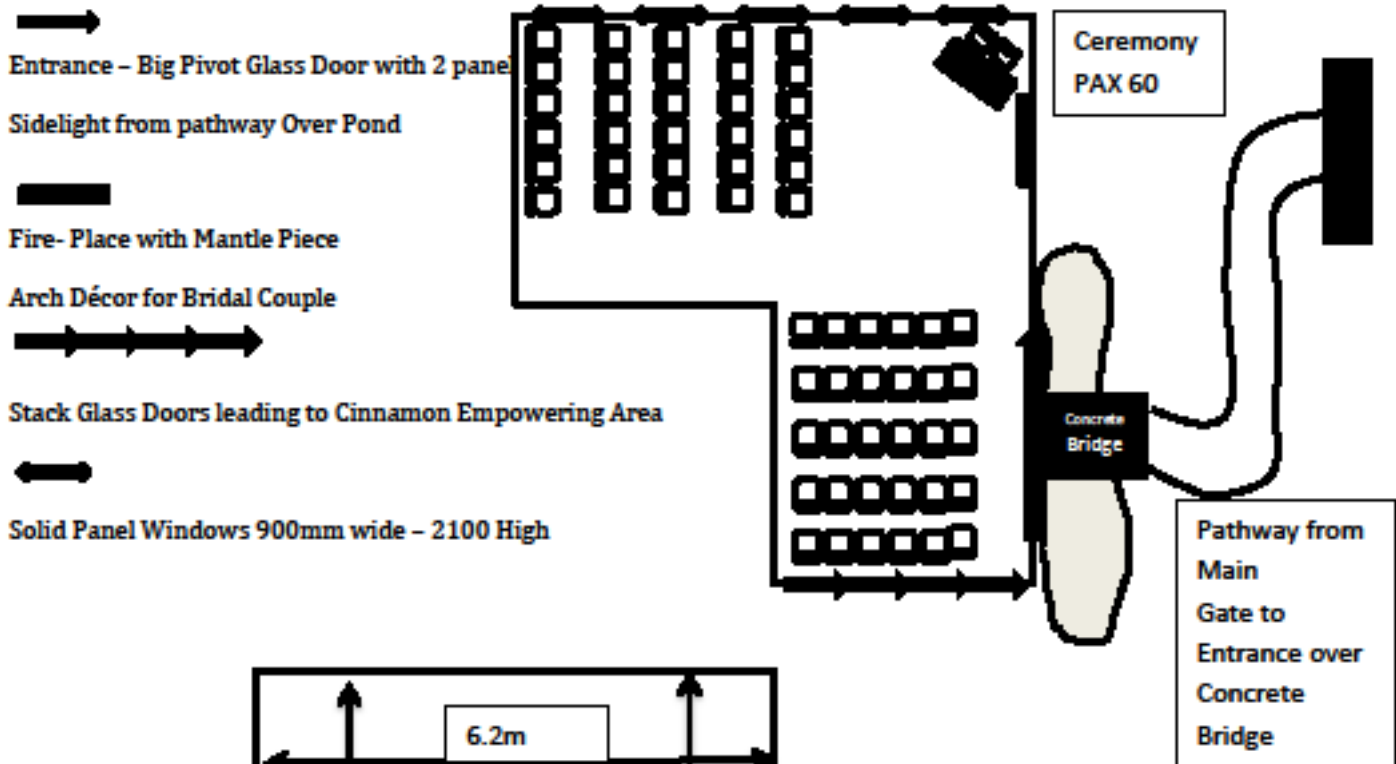

Cinnamon Empowering Area:

Venue Rooms and Capacity

The following amount of guests can be accommodated in our various venue areas:

Chilli Pepper Break Away Area:

This Area is ideal for a Ceremony with its Pitched Natural Pine Wood Ceiling and big Solid Panel Windows overlooking the beautiful Garden. The Big Pivot Glass Entrance Door with two Side Panels allowing a lot of natural light into the area and make the garden and pond part of the area. Stack Glass Doors leading to the Cinnamon Empowering Area.

The Cinnamon Empowering Area and Chilli Pepper Break Away Area have cemetre floors.