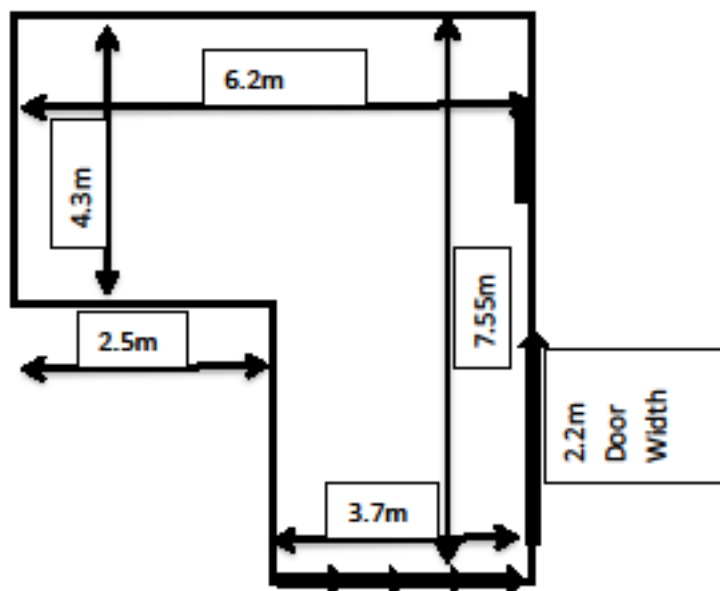

Cinnamon Empowering Area:

Venue Rooms and Capacity

The following amount of guests can be accommodated in our various venue areas:

Chilli Pepper Break Away Area:

This Area is ideal for a Ceremony with its Pitched Natural Pine Wood Ceiling and big Solid Panel Windows overlooking the beautiful Garden. The Big Pivot Glass Entrance Door with two Side Panels allowing a lot of natural light into the area and make the garden and pond part of the area. Stack Glass Doors leading to the Cinnamon Empowering Area.