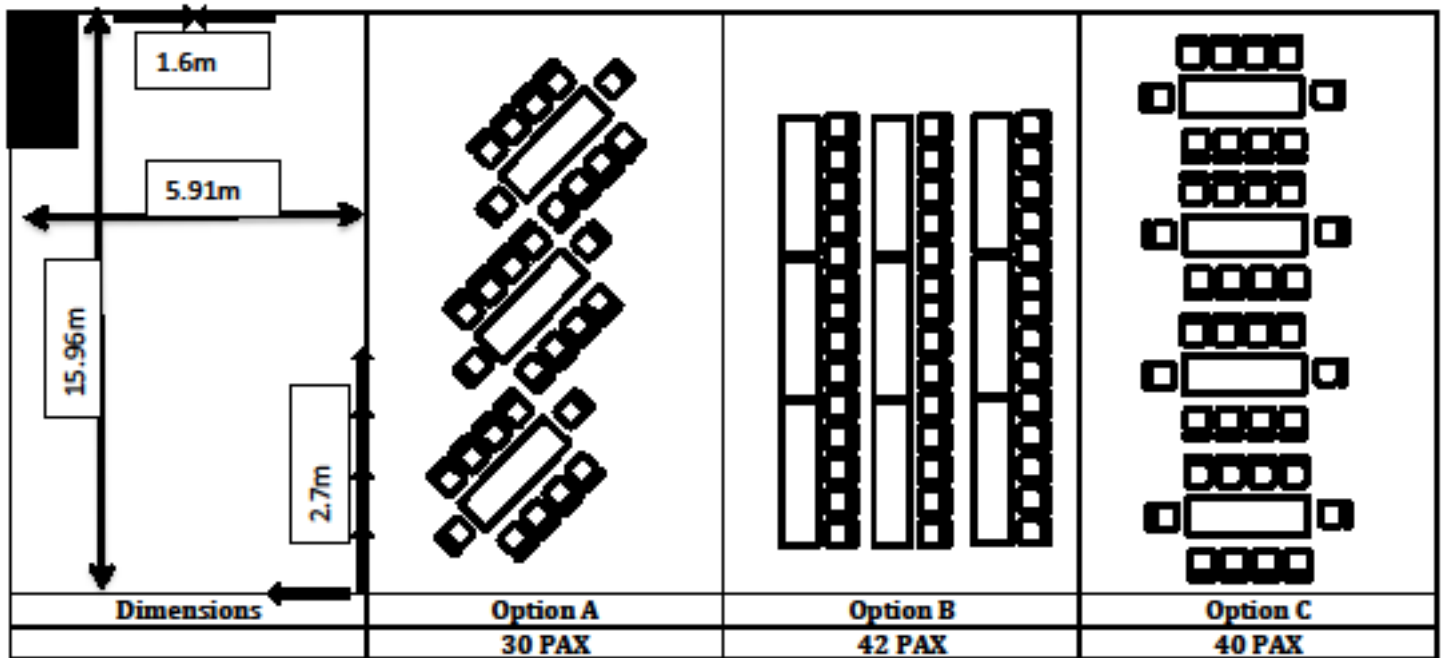

Cinnamon Empowering Area:

Venue Rooms and Capacity

The following amount of guests can be accommodated in our various venue areas:

Chilli Pepper Break Away Area:

This Area is ideal for a Ceremony with its Pitched Natural Pine Wood Ceiling and big Solid Panel Windows overlooking the beautiful Garden. The Big Pivot Glass Entrance Door with two Side Panels allowing a lot of natural light into the area and make the garden and pond part of the area. Stack Glass Doors leading to the Cinnamon Empowering Area.