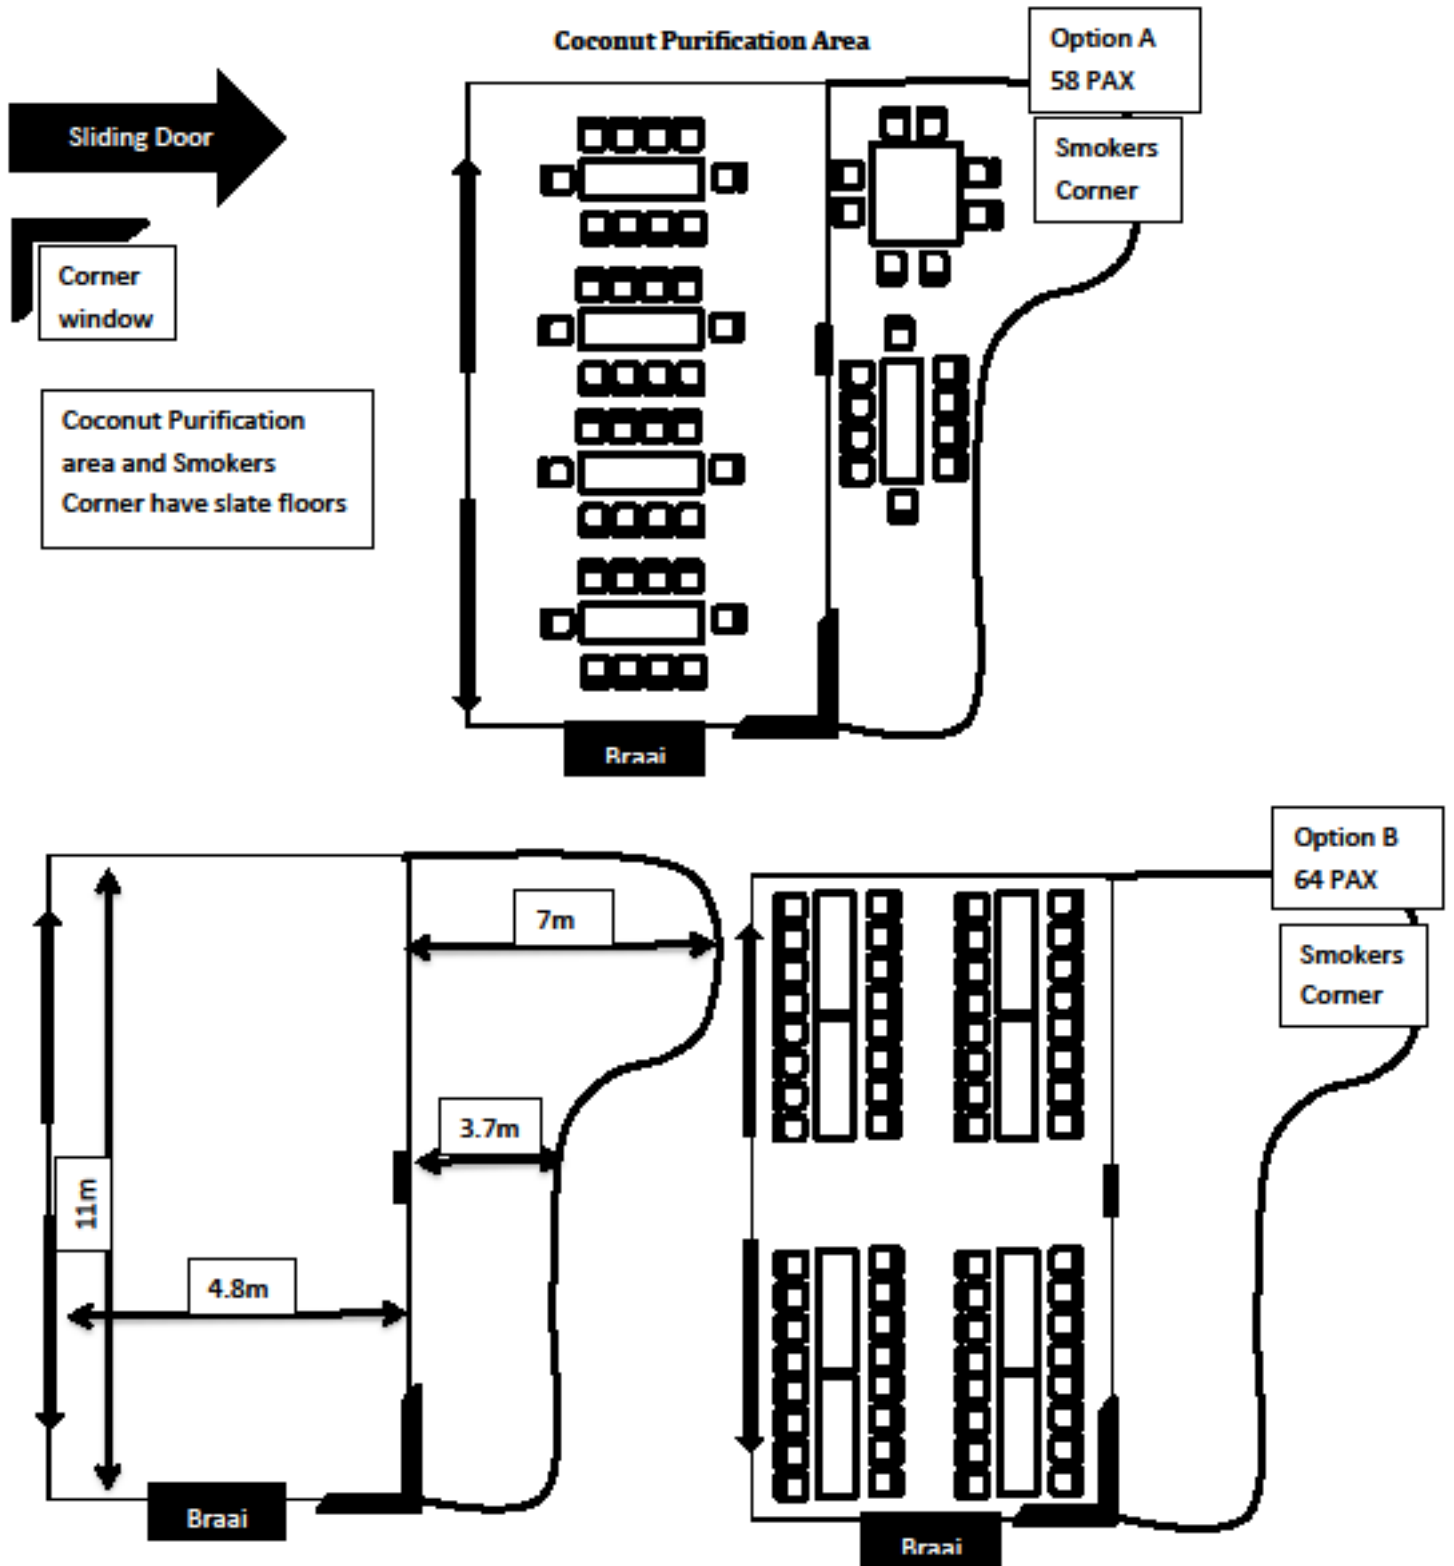

Cinnamon Empowering Area:

Venue Rooms and Capacity

The following amount of guests can be accommodated in our various venue areas:

Chilli Pepper Break Away Area:

This Area is ideal for a Ceremony with its Pitched Natural Pine Wood Ceiling and big Solid Panel Windows overlooking the beautiful Garden. The Big Pivot Glass Entrance Door with two Side Panels allowing a lot of natural light into the area and make the garden and pond part of the area. Stack Glass Doors leading to the Cinnamon Empowering Area.

The Cinnamon Empowering Area and Chilli Pepper Break Away Area have cemetre floors.